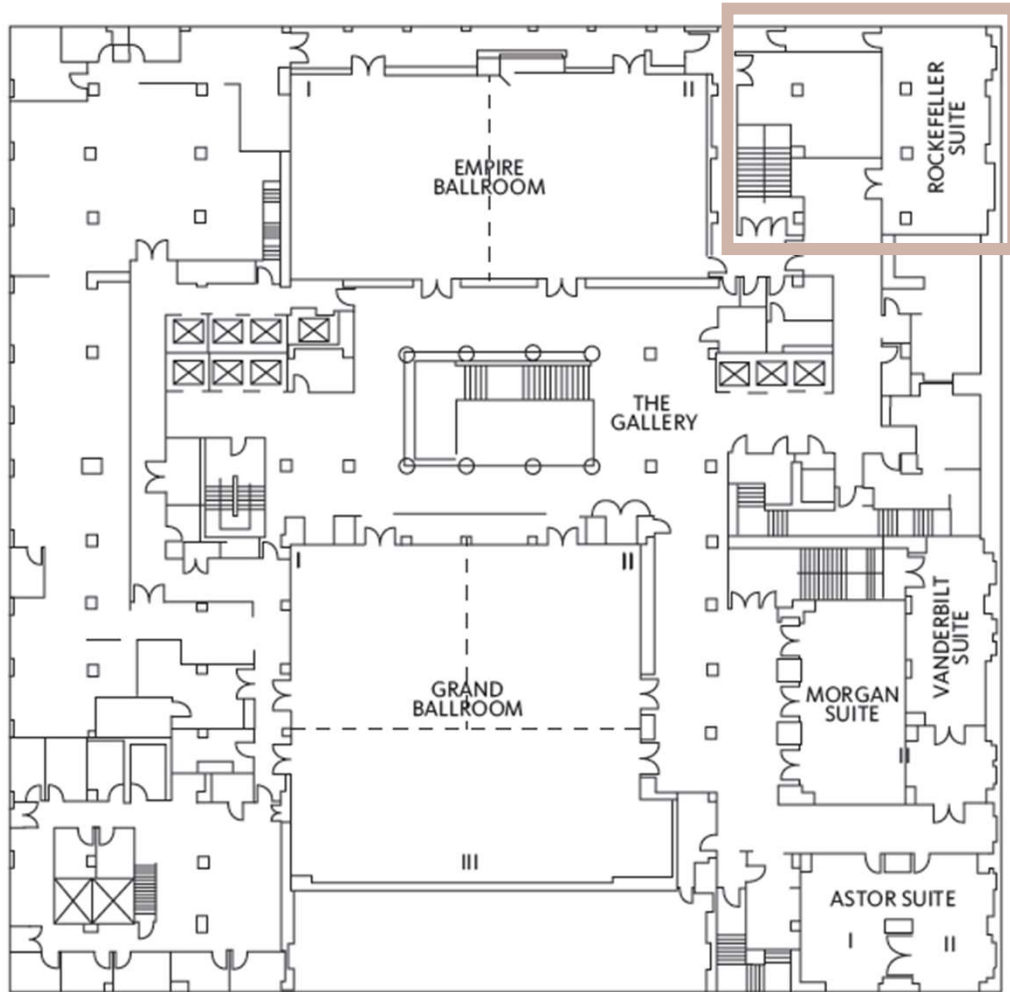

ROCKEFELLER SUITE

Located in the East corner with semi-private pre-function space and natural light facing Lexington Avenue. Antique-inspired mirrors and sconces embodying 1920's appeal with 930 sq. ft. of space suitable for both corporate and social events.

MEZZANINE LEVEL

MEZZANINE LEVEL	 LENGTH	 WIDTH	 SQ. FT.	 CEILING	 RECEPTION	 ROUNDS	 THEATER	 CLASSROOM	 U-SHAPE	 HOLLOW SQUARE	 CONFERENCE
ROCKEFELLER SUITE	39'	22'	930	8'	85	60	75	42	27	30	32